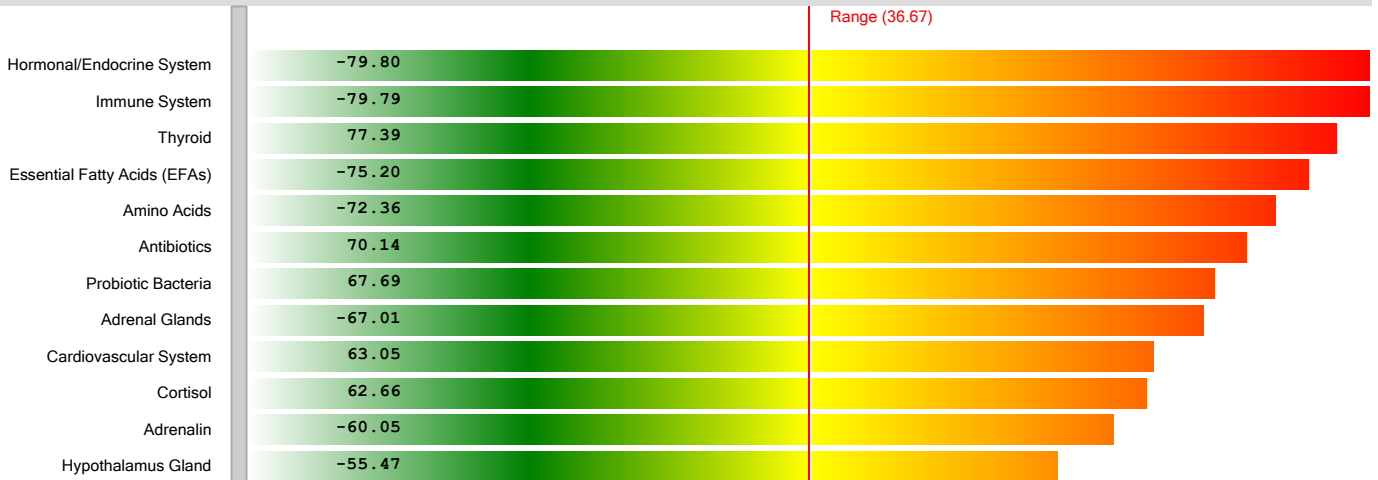

MENTAL & EMOTIONAL STRESS

Mental & Emotional Stressors