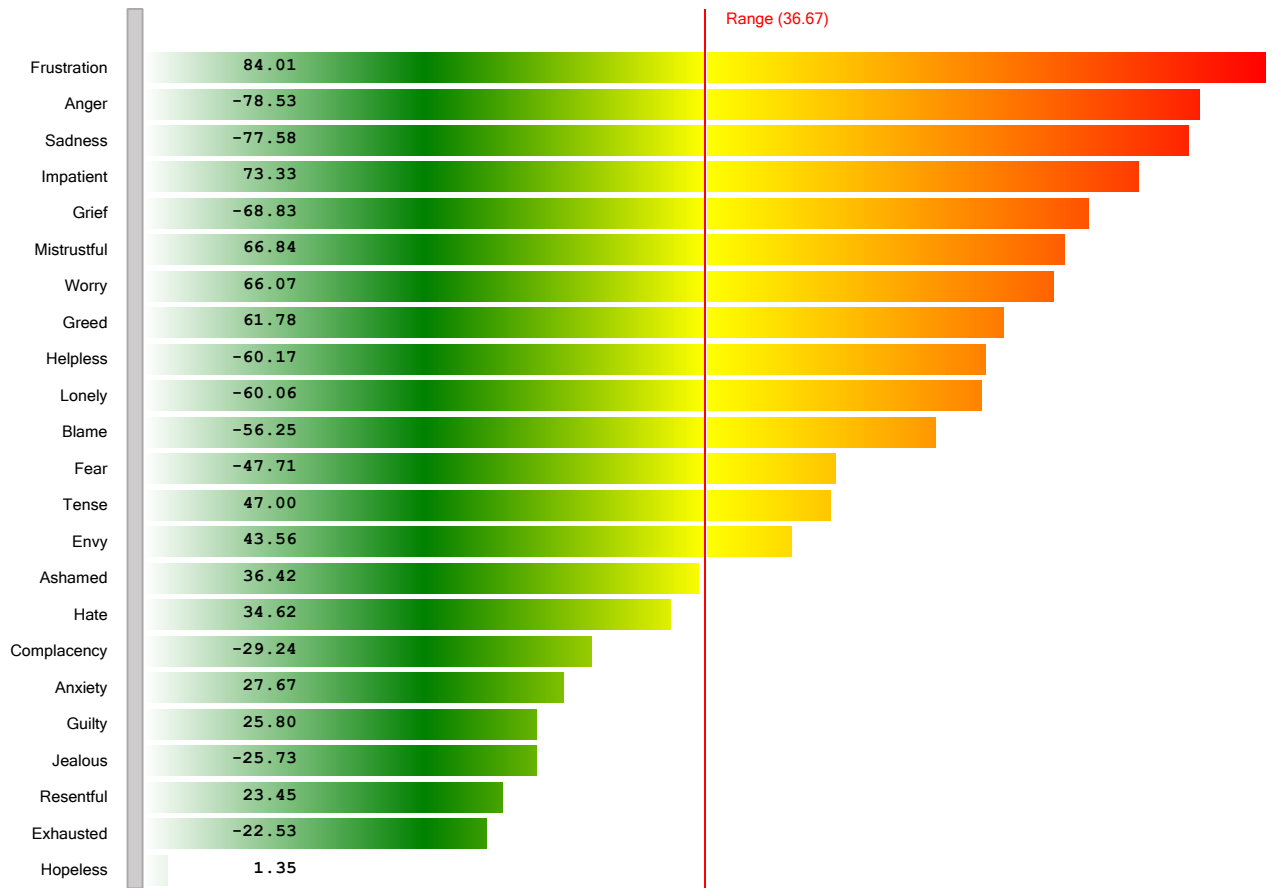

Top Mental/Emotional Balancers

- 79.77 **BM - Aloe Plus** 1 Tablespoon 1 times per day
- 78.97 **YG - Ultimate Nightly Essense** 2 Capsules 1 times per day
- 78.86 **GH - Heart Support** 1/2 Teaspoon 1 times per day
- 78.36 **YG - Surrender Essential Oil Blend**
- 78.32 **SN - Eat-Less** 1 Capsule 1 times per day