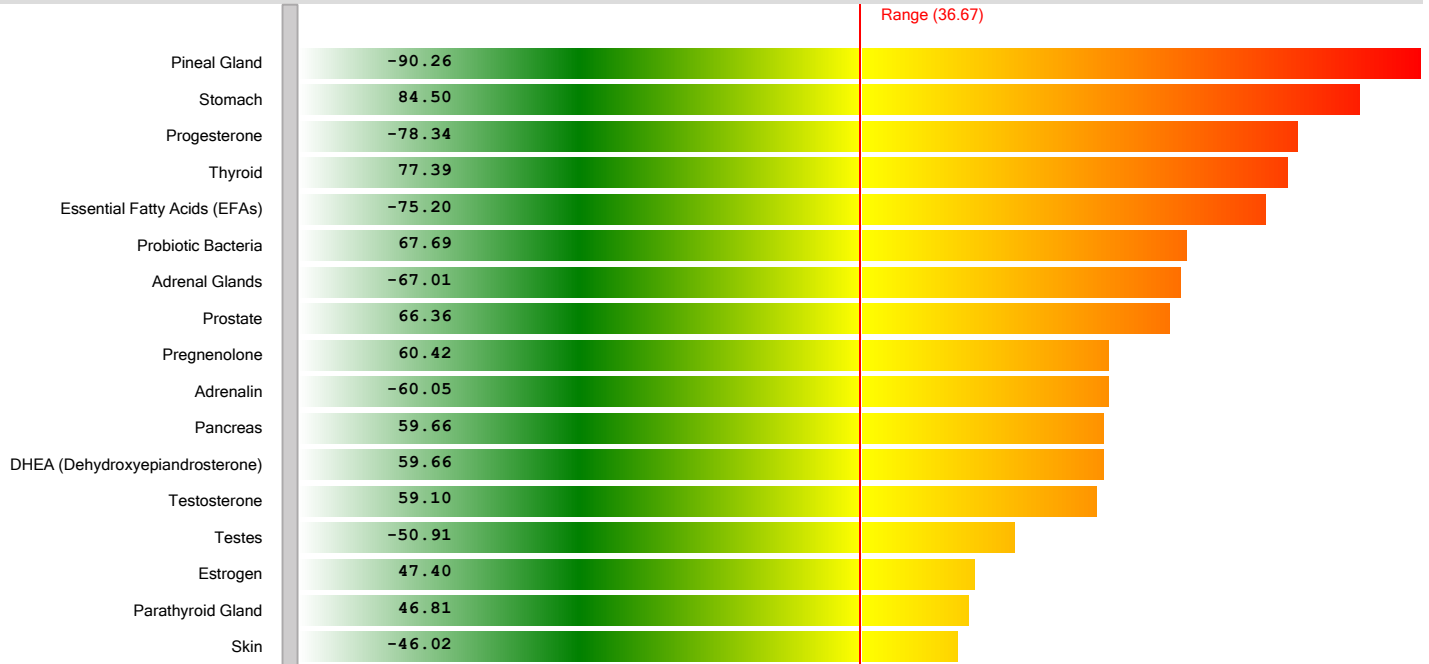

HORMONES AND ENDOCRINE SYSTEM

Hormonal/Endocrine System Stressors