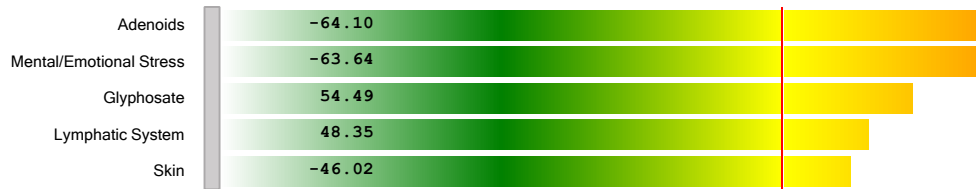

Top Immune System Balancers

- 79.77 **BM - Aloe Plus** 1 Tablespoon 1 times per day
- 78.97 **YG - Ultimate Nightly Essense** 2 Capsules 1 times per day
- 78.86 **GH - Heart Support** 1/2 Teaspoon 1 times per day
- 76.13 **FL - Himalayan Goji Juice**
- 75.98 **YG - Cell Shield RTQ** 2 Capsules 1 times per day